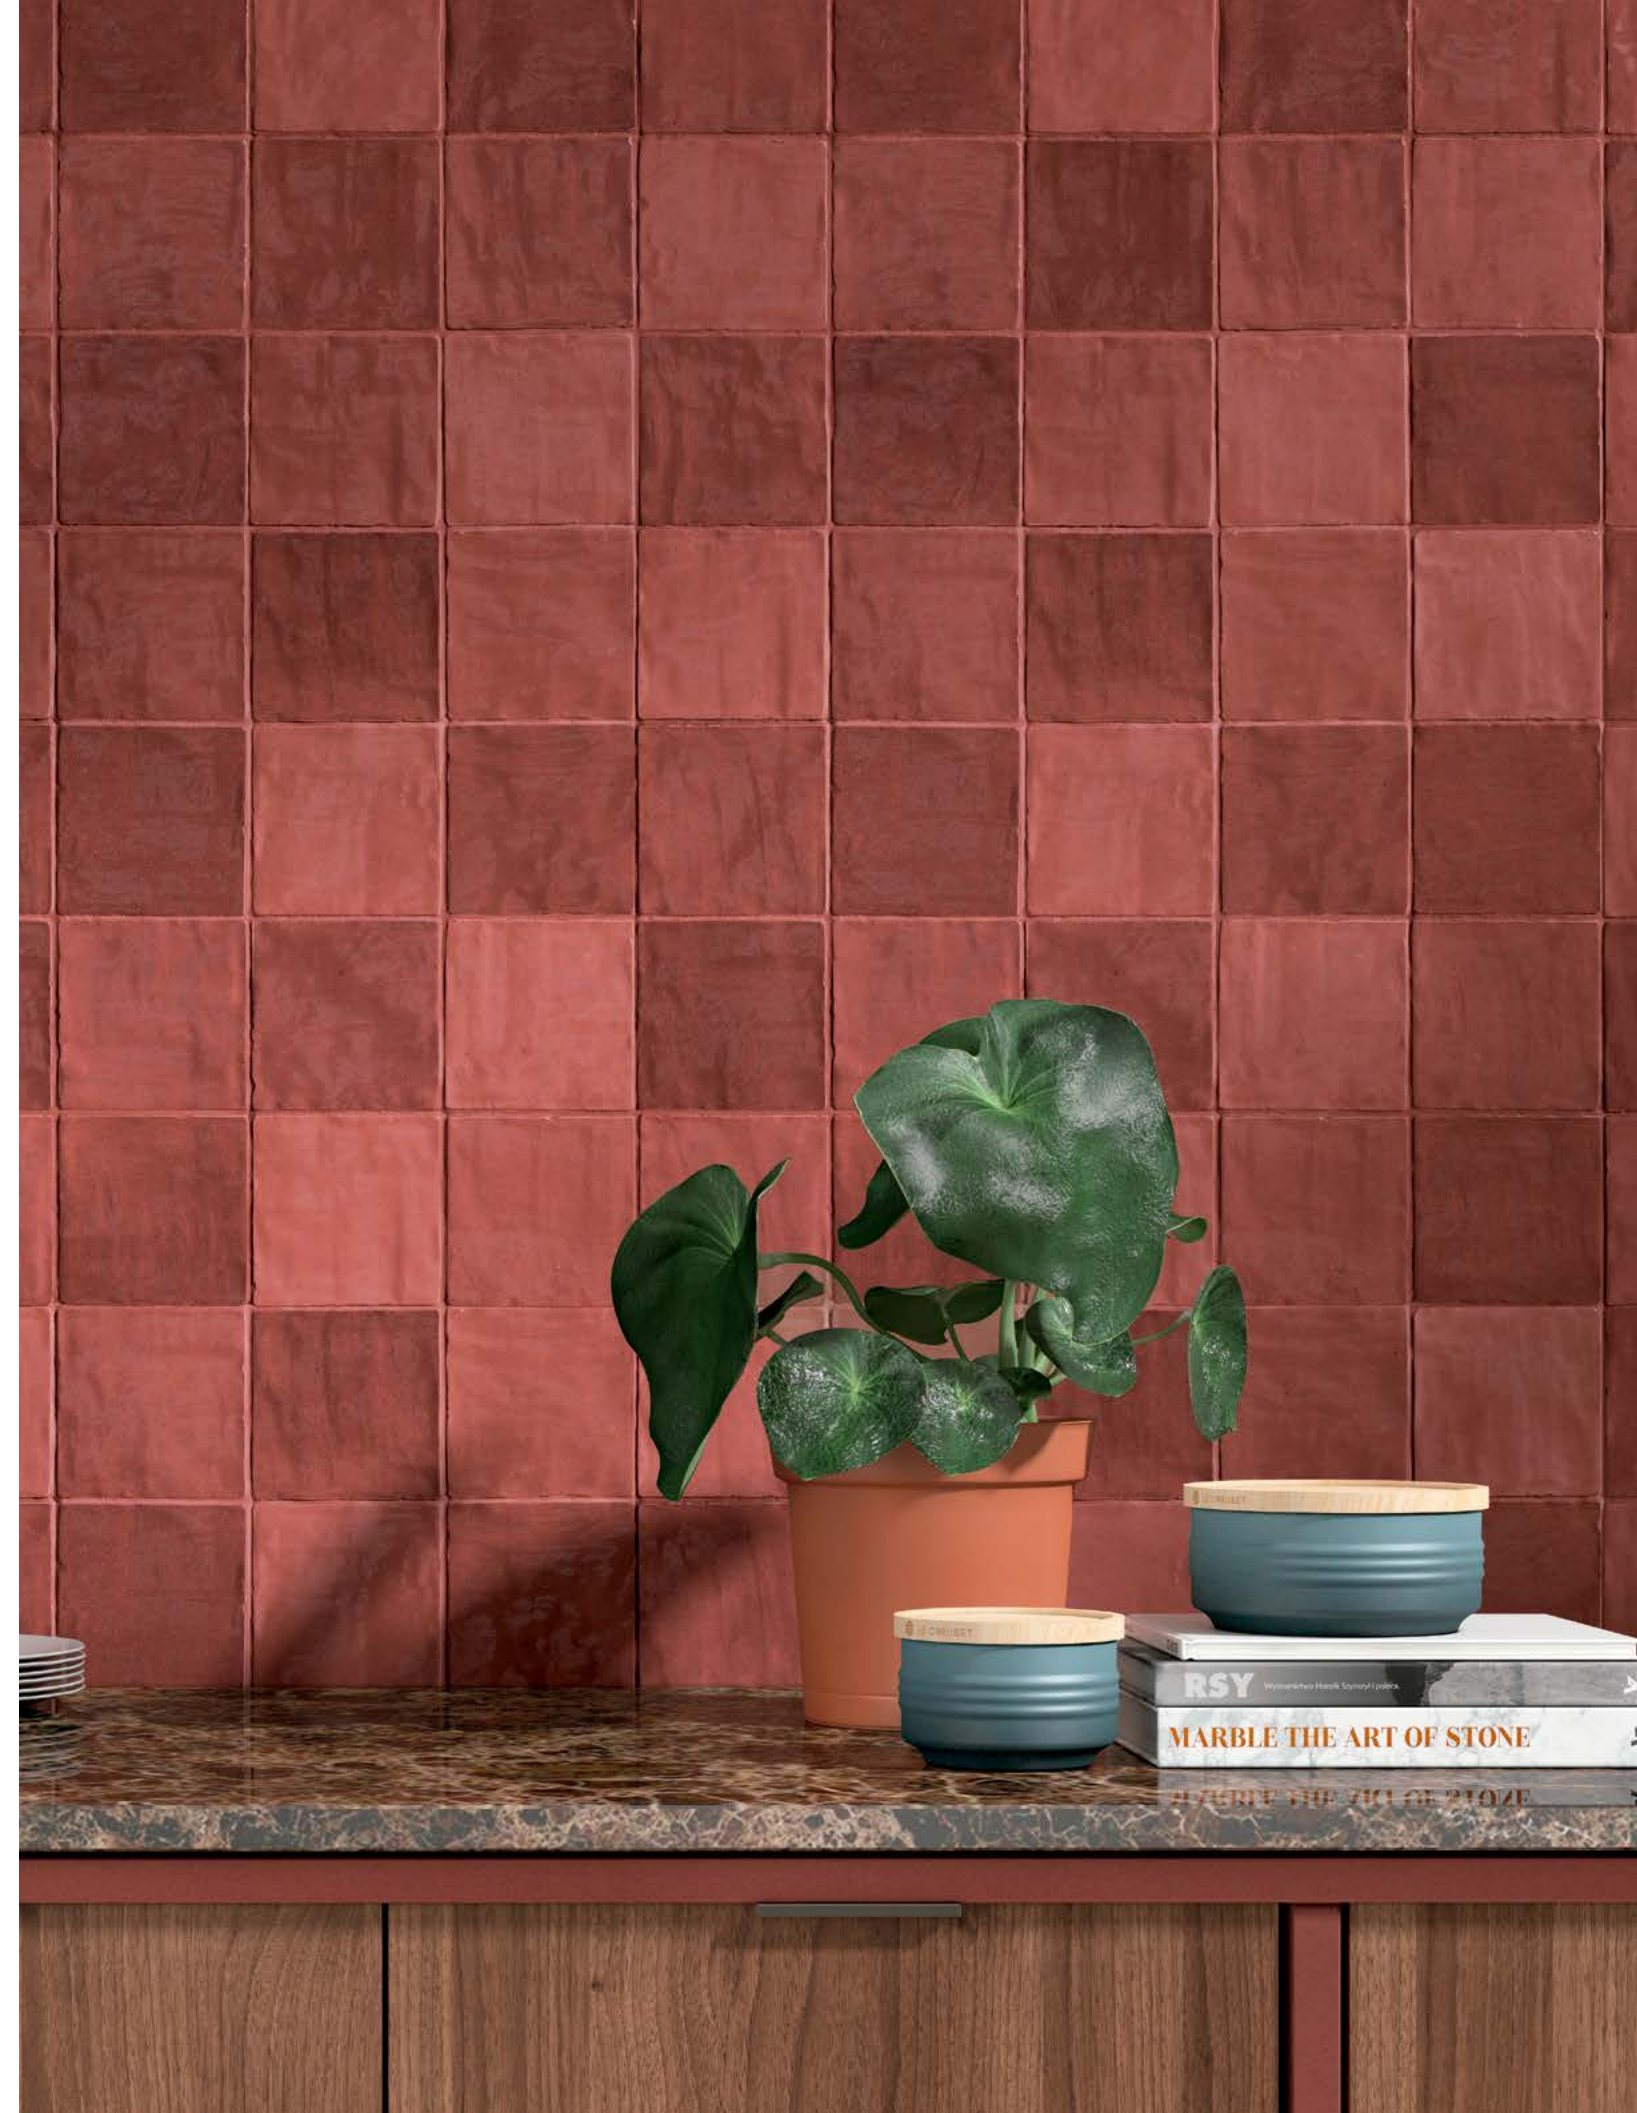

RIAD

RIAD PINK/10x10

RIAD is a wall tile collection inspired by the hospitality and local colour of typical Moroccan guesthouses. A collection that stands out for its bright colours and the handcrafted appeal of its rich variety of shades and uneven surface, RIAD comes in a 10x10cm square format and 6.5x20cm rectangular one in a choice of 9 colours.

La hospitalidad y el marcado color local de los alojamientos típicos marroquíes inspiran la colección de revestimiento RIAD. Colores brillantes y aspecto artesanal evocado tanto por la rica variedad en sus tonos como por su irregular superficie. Disponible en formato cuadrado 10x10 cm y rectangular 6,5x20 cm, y 9 variedades tonales diferentes.

RIAD RED/10x10

RIAD TAUPE/10X10

RIAD GREY/10X10

RIAD

NEW COLORS

27346 RIAD RED/10x10
Q20 (10x10 cm) (3 15/16x3 15/16")
50 patterns

27349 RIAD RED/6,5x20
Q21 (6,5x20 cm) (2 9/16x7 7/8")
50 patterns

27352 TRIM.RIAD RED/6,5x20
H31 (6,5x20 cm) (2 9/16x7 7/8")
50 patterns

27345 RIAD SAND/10x10
Q20 (10x10 cm) (3 15/16x3 15/16")
50 patterns

27348 RIAD SAND/6,5x20
Q21 (6,5x20 cm) (2 9/16x7 7/8")
50 patterns

27351 TRIM.RIAD SAND/6,5x20
H31 (6,5x20 cm) (2 9/16x7 7/8")
50 patterns