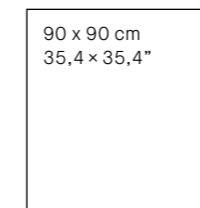

### Dimensions

40 patterns  
Shade variation: V1

D.MOSAIC  
30 x 30 cm  
11,8 x 11,8"  
Finishes: Mix  
(Polished + Natural)

20 patterns  
Shade variation: V1

35 patterns  
Shade variation: V1