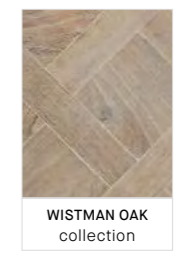

COMBINABILITY

STONE

WOOD