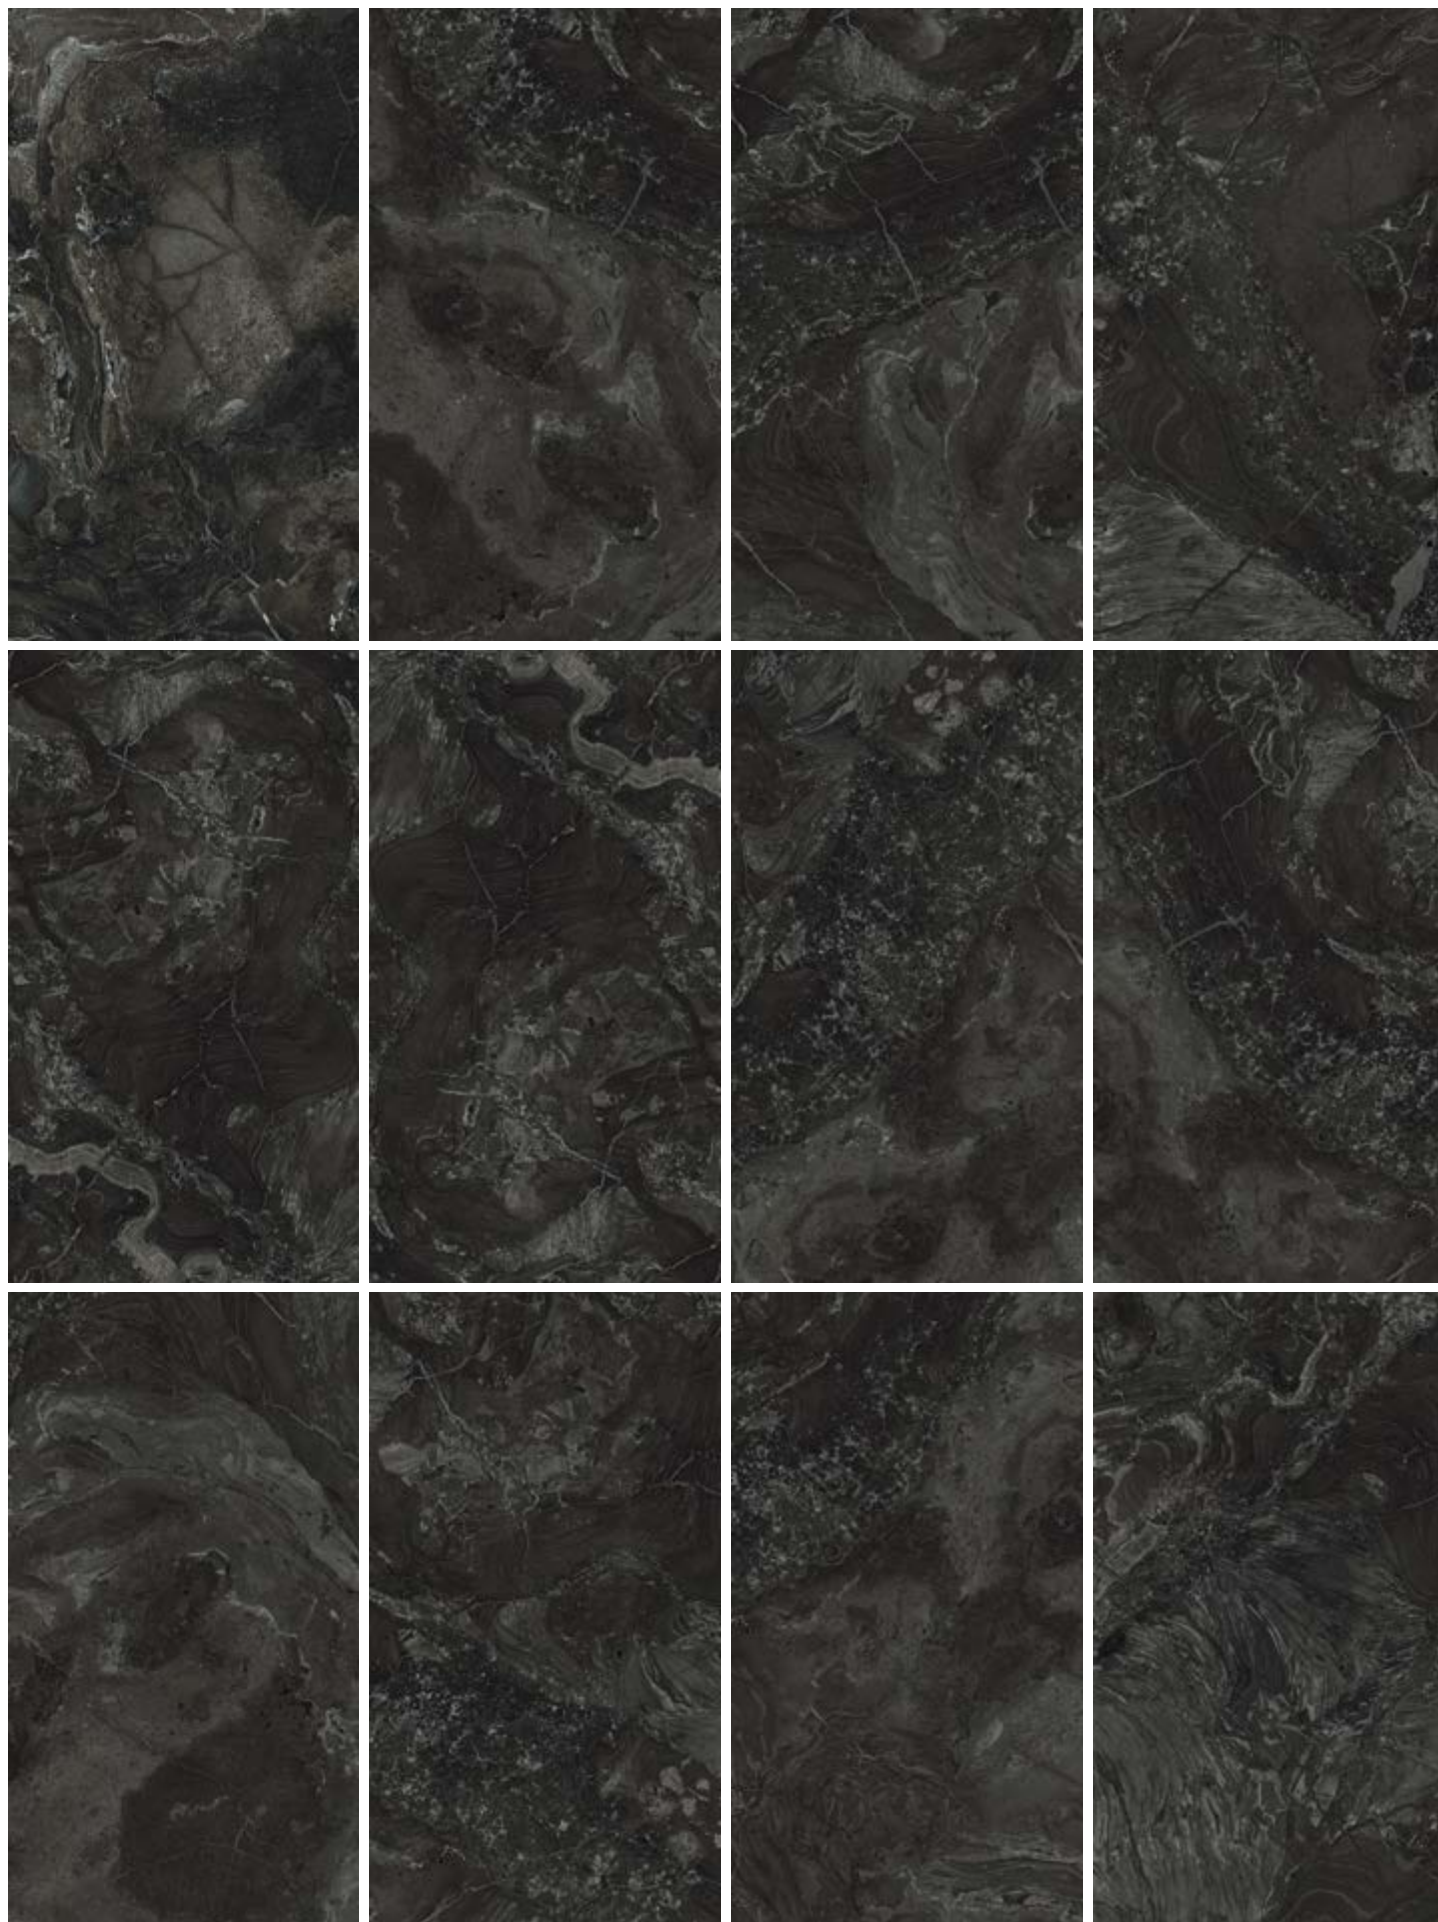

ANTRIM/75,5X151/EP — LAVA FOG AG/19,5X120/C/R

Antrim

The Antrim collection evokes all the exclusive distinction of basalt stone in improved style. Thanks to its varying patterns, Antrim brings a strong sense of dynamism to surfaces, with contrasting dark black and grey shades that guarantee a sophisticated up-to-date appeal. Antrim is available in a Polished finish in a 60x120 or 75.5x151 cm format.

75,5 × 151 cm
29,7 × 59,4"

18 patterns

Shade variation: V2

60 × 120 cm
23,6 × 47,2"

20 patterns

Shade variation: V2

Trap.

34,5 × 15 cm
13,6 × 5,9"