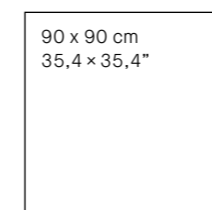

DIMENSIONS

90 x 90 cm
35,4 x 35,4"

8 patterns
Shade variation: V1
Thickness: 11,5 mm