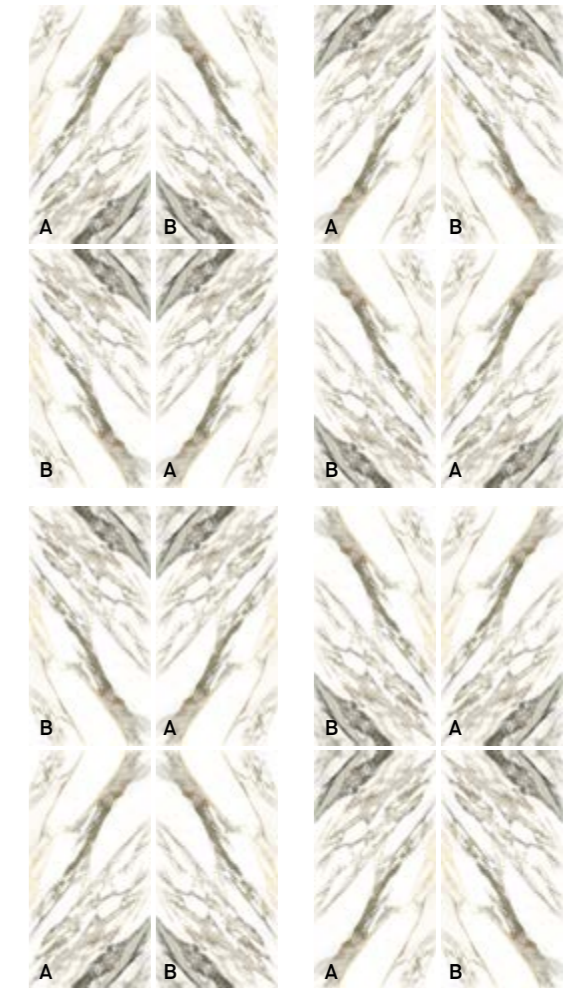

100 × 180 cm
39,3 × 70,8"

100 × 100 cm
39,3 × 39,3"

12 patterns
Shade variation: V2
Thickness: 8 mm

References

References	Price code
25914 MACCHIA VECCHIA/100X180/P	M76
25918 MACCHIA VECCHIA NT/100X180/C/R	M75
25913 MACCHIA VECCHIA/100X100/P	M70
25917 MACCHIA VECCHIA NT/100X100/C/R	M69

Dimensions

75,5 × 151 cm
29,7 × 59,4"

18 patterns
Shade variation: V2

60 × 120 cm
23,6 × 47,2"

20 patterns
Shade variation: V2

Trap.
34,5 × 15 cm
13,6 × 5,9"

References

References	Price code
25922 MACCHIA VECCHIA/75,5X151/EP	M58
25923 MACCHIA VECCHIA NT/75,5X151/R	M59
25920 MACCHIA VECCHIA/60X120/EP	M40
25921 MACCHIA VECCHIA NT/60X120/R	M66
26314 TRAP.MACCHIA VECCHIA/34,5X15/EP	U28
26315 TRAP.MACCHIA VECCHIA/34,5X15/NAT	U28

Book Match Macchia Vecchia

Colors

Gold

Finishes

Polished (EP)

Book Match

Dimensions

75,5 × 151 cm
29,7 × 59,4"

1 patterns
Shade variation: V2

References

26596 BM MACCHIA VECCHIA A/75,5X151/EP
26597 BM MACCHIA VECCHIA B/75,5X151/EP

Price code

M35
M35

A

26596

B