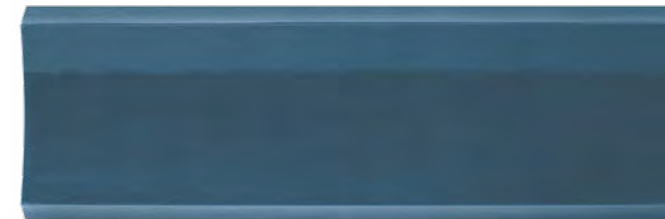

BOW stands out for its relief pattern and characteristic volume, with interplay between reflected light and shade thanks to the colour Clay's matt finish and the glossy finish of its White and Azure models.

BOW AZURE/15x45

BOW BY MUT

BOW BY MUT

29090 BOW CLAY/15X45
H35 (15x45 cm — 5¹⁵/₁₆x17³/₄"*)
20 patterns

29092 BOW WHITE/15X45
H21 (15x45 cm — 5¹⁵/₁₆x17³/₄"*)

29093 BOW AZURE/15X45
H21 (15x45 cm — 5¹⁵/₁₆x17³/₄"*)