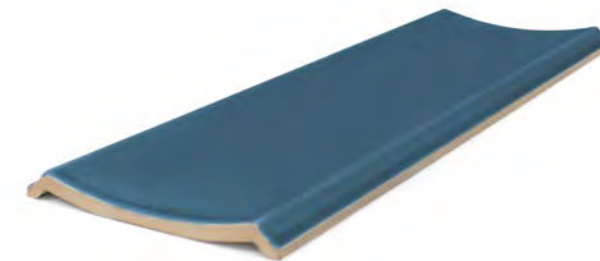

BOW stands out for its relief pattern and characteristic volume, with interplay between reflected light and shade thanks to the colour Clay's matt finish and the glossy finish of its White and Azure models.

BOW AZURE/15x45

BOW BY MUT

BOW BY MUT

29090 BOW CLAY/15X45
H35 (15x45 cm — 5¹⁵/₁₆x17³/₄"*)
20 patterns

29092 BOW WHITE/15X45
H21 (15x45 cm — 5¹⁵/₁₆x17³/₄"*)

29093 BOW AZURE/15X45
H21 (15x45 cm — 5¹⁵/₁₆x17³/₄"*)