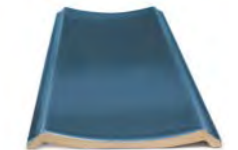

BOW stands out for its relief pattern and characteristic volume, with interplay between reflected light and shade thanks to the colour Clay's matt finish and the glossy finish of its White and Azure models.

BOW AZURE/15x45

BOW BY MUT

BOW BY MUT

29090 BOW CLAY/15X45
H35 (15x45 cm — 5¹⁵/₁₆x17³/₄"*)
20 patterns

29092 BOW WHITE/15X45
H21 (15x45 cm — 5¹⁵/₁₆x17³/₄"*)

29093 BOW AZURE/15X45
H21 (15x45 cm — 5¹⁵/₁₆x17³/₄"*)