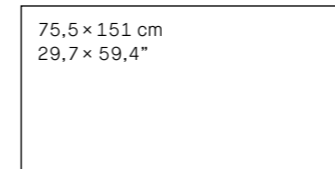

OPERA BROWN/75,5X151/EP

Opera

OPERA's exquisite design is inspired by cappuccino coffee, shot with cracked veins, in a choice of two colours. The first, Opera Brown, is a wonderfully warm colour, with veins and dark browns that stand out against a capricious bold background, while the second, Opera Fumo, is dark anthracite in colour with a distinctive warm allure. Opera comes in a unique Polished finish, a mirror-like shine for glazed porcelain tiles, in a choice of two formats: 75.5x151cm and 60x120cm. The collection brings a stylish contemporary appeal to living spaces, drawing all attention to the flooring.

Opera

Colors

Brown Fumo

Finishes

Polished (EP)

Decors

Brown Fumo

Dimensions

75,5 × 151 cm
29,7 × 59,4"

12 patterns
Shade variation: V2

60 × 120 cm
23,6 × 47,2"

20 patterns
Shade variation: V2

Trap.
34,5 × 15 cm
13,6 × 5,9"

References

Price code

25966	OPERA BROWN/75,5X151/EP	M74
25963	OPERA BROWN/60X120/EP	M73
26318	TRAP.OPERA BROWN/34,5X15/EP	U28
25971	OPERA FUMO/75,5X151/EP	M74
25964	OPERA FUMO/60X120/EP	M73
26319	TRAP.OPERA FUMO/34,5X15/EP	U28