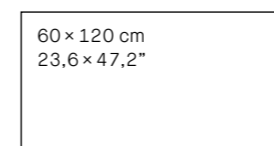

OPERA BROWN/75,5X151/EP

Opera

OPERA's exquisite design is inspired by cappuccino coffee, shot with cracked veins, in a choice of two colours. The first, Opera Brown, is a wonderfully warm colour, with veins and dark browns that stand out against a capricious bold background, while the second, Opera Fumo, is dark anthracite in colour with a distinctive warm allure. Opera comes in a unique Polished finish, a mirror-like shine for glazed porcelain tiles, in a choice of two formats: 75.5x151cm and 60x120cm. The collection brings a stylish contemporary appeal to living spaces, drawing all attention to the flooring.

Opera

Colors

Brown Fumo

Finishes

Polished (EP)

Decors

Brown Fumo

Dimensions

75,5 × 151 cm
29,7 × 59,4"

12 patterns
Shade variation: V2

60 × 120 cm
23,6 × 47,2"

20 patterns
Shade variation: V2

Trap.
34,5 × 15 cm
13,6 × 5,9"

References

Price code

25966	OPERA BROWN/75,5X151/EP	M74
25963	OPERA BROWN/60X120/EP	M73
26318	TRAP.OPERA BROWN/34,5X15/EP	U28
25971	OPERA FUMO/75,5X151/EP	M74
25964	OPERA FUMO/60X120/EP	M73
26319	TRAP.OPERA FUMO/34,5X15/EP	U28