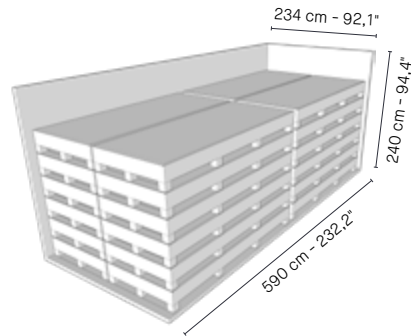

20' CONT.

24 Crates - Cajones

6 Levels - Niveles