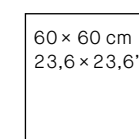

60 x 60 cm
23,6 x 23,6"

32 patterns
Shade variation: V1
Thickness: 11,5 mm

TECHNICAL DATA

	DIN 51130	UNE-ENV 12633	BS 7976-2 (PTV)	ANSI A137.1 (DCOF)
NT	R10	Class 2	+36 Wet	>0,42 Wet
A	R11	Class 3	+36 Wet	>0,42 Wet

REFERENCES

PRICE CODE

27254	MAINSTONE CLOUD/90X90/EP	M2
27258	MAINSTONE CLOUD NT/90X90/C/R	M68
27819	MAINSTONE CLOUD/90X90/A/R	M81
27262	MAINSTONE CLOUD NT/60X60/C/R	M60

27255	MAINSTONE OAT/90X90/EP	M2
27257	MAINSTONE OAT NT/90X90/C/R	M68
27829	MAINSTONE OAT/90X90/A/R	M81
27263	MAINSTONE OAT NT/60X60/C/R	M60

27253	MAINSTONE DOLPHIN/90X90/EP	M2
27259	MAINSTONE DOLPHIN NT/90X90/C/R	M68
27828	MAINSTONE DOLPHIN/90X90/A/R	M81
27261	MAINSTONE DOLPHIN NT/60X60/C/R	M60

27252	MAINSTONE MOON/90X90/EP	M2
27256	MAINSTONE MOON NT/90X90/C/R	M68
27830	MAINSTONE MOON/90X90/A/R	M81
27260	MAINSTONE MOON NT/60X60/C/R	M60