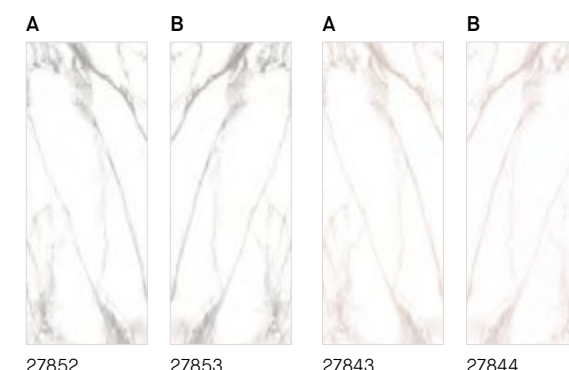

**DIMENSIONS**

Patterns: 1  
Shade variation: V1  
Thickness: 6 mm

**REFERENCES**

**PRICE CODE**

	27852	BM CALACATTA EXTRA WHITE A/100X260/P	M88
	27853	BM CALACATTA EXTRA WHITE B/100X260/P	M88
<b>NEW</b>	29370	BM CALACATTA EXTRA WHITE A NT/100X260/R	M100
<b>NEW</b>	29371	BM CALACATTA EXTRA WHITE B NT/100X260/R	M100
	27843	BM CALACATTA EXTRA GOLD A/100X260/P	M88
	27844	BM CALACATTA EXTRA GOLD B/100X260/P	M88
<b>NEW</b>	28448	BM CALACATTA EXTRA GOLD A NT/100X260/R	M100
<b>NEW</b>	28449	BM CALACATTA EXTRA GOLD B NT/100X260/R	M100