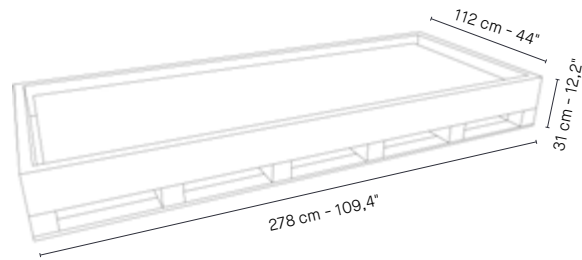

PACKING

WOODEN CRATE

20 Slabs - Placas