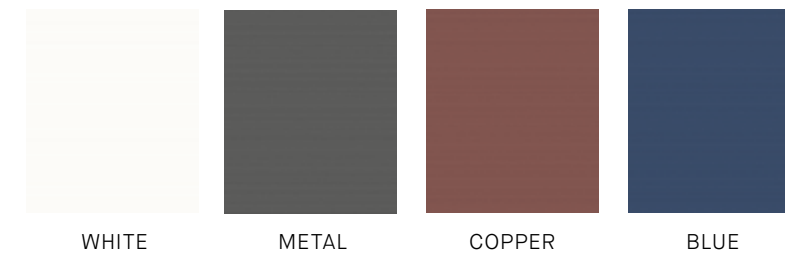

FINISHES

DIMENSIONS

33,3 × 100 cm
13,11 × 39,3"
Patterns: 20
Shade variation: V1
Thickness: 10,5 mm

33,3 × 100 cm
13,11 × 39,3"
Patterns: 10
Shade variation: V1

33,3 × 100 cm
13,11 × 39,3"
Patterns: 10
Shade variation: V1

REFERENCES

PRICE CODE

28577	LOOK WHITE NT/33,3X100/R	M82
28580	LOOK WHITE CHEVRON/33,3X100/R	M83
28584	LOOK WHITE DIAMOND/33,3X100/R	M83
28575	LOOK METAL NT/33,3X100/R	M96
28579	LOOK METAL CHEVRON/33,3X100/R	M97
28576	LOOK COPPER NT/33,3X100/R	M96
28581	LOOK COPPER CHEVRON/33,3X100/R	M97
28578	LOOK BLUE NT/33,3X100/R	M96
28582	LOOK BLUE CHEVRON/33,3X100/R	M97

22302 L.ALUMINUM/120/MATT U44 (0,5x120 cm - 0,19x47,2 ")

22314 L.ALUMINUM/120/SHINE U44 (0,5x120 cm - 0,19x47,2 ")