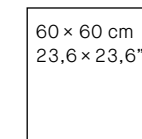

60 x 60 cm
23,6 x 23,6"

Patterns: 10
Shade variation: V1
Thickness: 11,5 mm

D.OBLIQUE
30 x 30 cm
11,8 x 11,8"

D.MIX
30 x 30 cm
11,8 x 11,8"

REFERENCES

PRICE CODE

28552 LAKESTONE CLOUD/75,5X151/EP	M58
28540 LAKESTONE CLOUD AS/75,5X151/C/R	M92
28555 LAKESTONE CLOUD/60X120/EP	M40
28543 LAKESTONE CLOUD AS/60X120/C/R	M91
28558 LAKESTONE CLOUD/90X90/EP	M2
28546 LAKESTONE CLOUD AS/90X90/C/R	M81
28549 LAKESTONE CLOUD AS/60X60/C/R	M98
29165 D.LAKESTONE OBLIQUE CLOUD/30X30/EP	U55
28553 LAKESTONE OAT/75,5X151/EP	M58
28541 LAKESTONE OAT AS/75,5X151/C/R	M92
28556 LAKESTONE OAT/60X120/EP	M40
28544 LAKESTONE OAT AS/60X120/C/R	M91
28559 LAKESTONE OAT/90X90/EP	M2
28547 LAKESTONE OAT AS/90X90/C/R	M81
28550 LAKESTONE OAT AS/60X60/C/R	M98
29167 D.LAKESTONE OBLIQUE OAT/30X30/EP	U55
28554 LAKESTONE DOLPHIN/75,5X151/EP	M58
28542 LAKESTONE DOLPHIN AS/75,5X151/C/R	M92
28557 LAKESTONE DOLPHIN/60X120/EP	M40
28545 LAKESTONE DOLPHIN AS/60X120/C/R	M91
28560 LAKESTONE DOLPHIN/90X90/EP	M2
28548 LAKESTONE DOLPHIN AS/90X90/C/R	M81
28551 LAKESTONE DOLPHIN AS/60X60/C/R	M98
29166 D. LAKESTONE OBLIQUE DOLPHIN/30X30/EP	U55

TECHNICAL DATA

	DIN 51130	DIN 51097	UNE-ENV 12633	BS 7976-2 (PTV)	ANSI A137.1 (DCOF)
AS	R11	A+B+C	Class 3	+36 Wet	>0,42 Wet

29164 D. LAKESTONE MIX/30X30/EP	U49
29162 D. LAKESTONE MIX/AS/30X30/C	U49