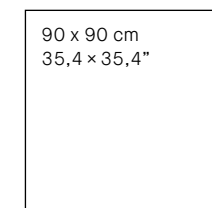

DIMENSIONS

90 x 90 cm
35,4 x 35,4"

8 patterns
Shade variation: V1
Thickness: 11,5 mm