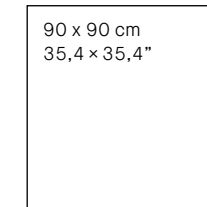

**DIMENSIONS**

75,5 x 151 cm  
29,7 x 59,4"

Patterns: 14  
Shade variation: V1  
Thickness: 12 mm

90 x 90 cm  
35,4 x 35,4"

Patterns: 9  
Shade variation: V1  
Thickness: 11,5 mm

60 x 120 cm  
23,6 x 47,2"