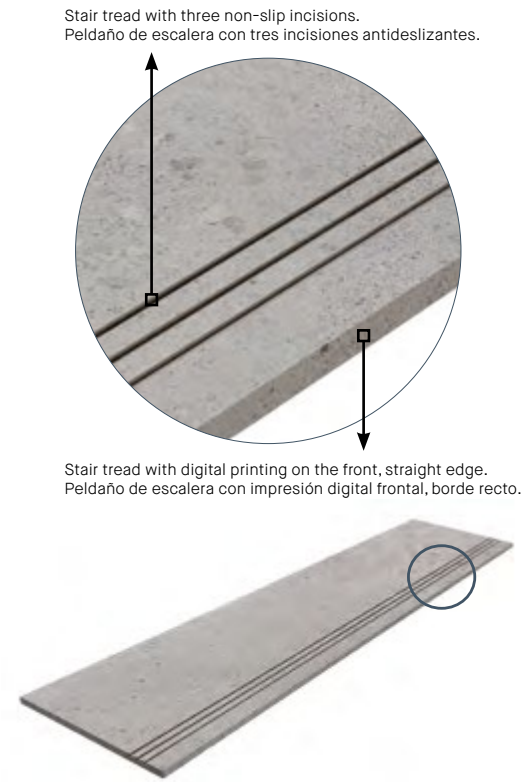

NEW Digital Stair Tread - Peldaño Escalera Digital (P.D)

Name	FINISHES	DIGITAL STAIR TREAD	
Shape			
Size & Price	EP	30x151	U82
	AS	30x151	U81
	NT	30x151	U81
	EP	30x120	U54
	AS	30x120	U87
	NT	30x120	U87
	SP	30x100	U81
	EP	30x90	U87
AS	30x90	U77	